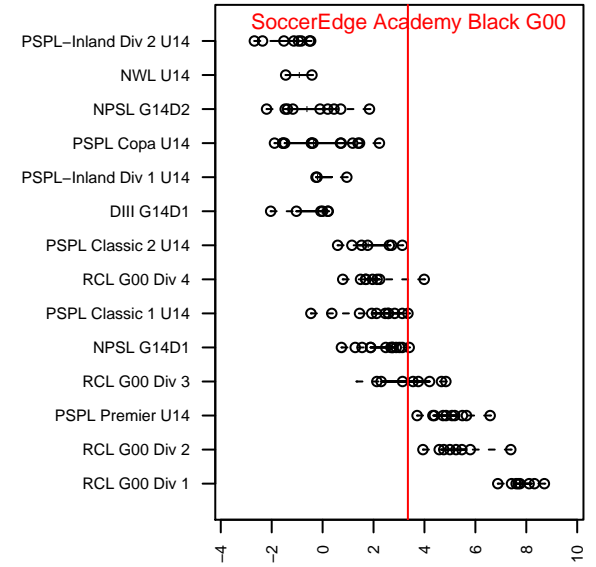

## SoccerEdge Academy Black G00

Soccer Edge Academy  
 Spokane, WA  
 G00 total strength=1173  
 attack=5.09 defense=2.6  
 fall league = PSPL Classic 1 U14  
 spr league = Spr PSPL Classic 1 U14

alt names used:  
 SOCCEREDGE ACADEMY FC SEA G00 BLAC  
 SoccerEdge Academy G2000 Black  
 SOCCEREDGE ACADEMY FC SEA G00 BLAC  
 SoccerEdge Academy FC G00 Black  
 SEAFc 00 Black  
 SOCCEREDGE ACADEMY FC SEA G00 BLAC  
 SoccerEdge Academy FC G00 Black  
 SOCCEREDGE ACADEMY FC SEA G00 BLAC

**attack and defense variance (black dot)  
relative to other teams  
and top 10 in region**

**attack and defense rating  
relative to others at age  
and all opponents in last 13 months**

**Performance relative to 13 month average**