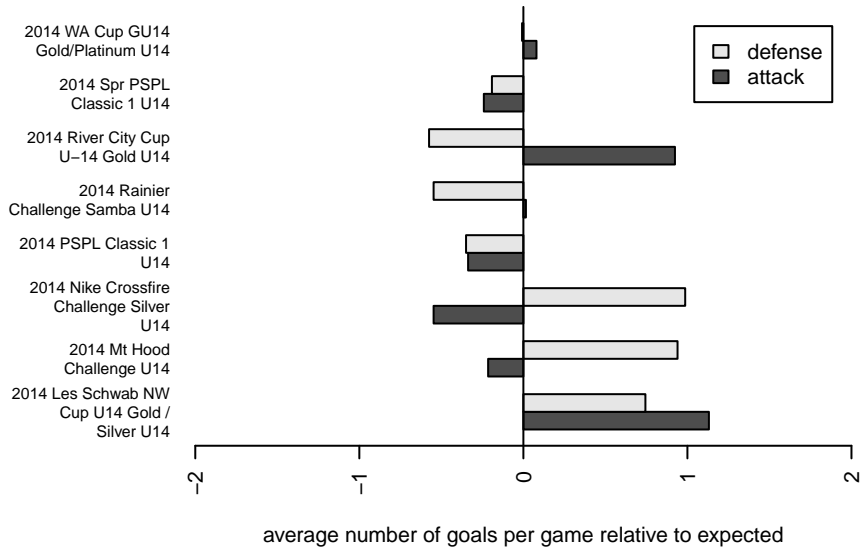

## SoccerEdge Academy Black G00

Soccer Edge Academy  
 Spokane, WA  
 G00 total strength=1173  
 attack=5.09 defense=2.6  
 fall league = PSPL Classic 1 U14  
 spr league = Spr PSPL Classic 1 U14

alt names used:  
 SOCCEREDGE ACADEMY FC SEA G00 BLAC  
 SoccerEdge Academy G2000 Black  
 SOCCEREDGE ACADEMY FC SEA G00 BLAC  
 SoccerEdge Academy FC G00 Black  
 SEAFc 00 Black  
 SOCCEREDGE ACADEMY FC SEA G00 BLAC  
 SoccerEdge Academy FC G00 Black  
 SOCCEREDGE ACADEMY FC SEA G00 BLAC

Venues played:  
 2014 Rainier Challenge Samba U14  
 2014 Nike Crossfire Challenge Silver U14  
 2014 River City Cup U-14 Gold U14  
 2014 Les Schwab NW Cup U14 Gold / Silver U  
 2014 Mt Hood Challenge U14  
 2014 PSPL Classic 1 U14  
 2014 Spr PSPL Classic 1 U14  
 2014 WA Cup GU14 Gold/Platinum U14

**attack and defense variance (black dot)  
relative to other teams  
and top 10 in region**

**attack and defense rating  
relative to others at age  
and all opponents in last 13 months**

**Performance relative to 13 month average**