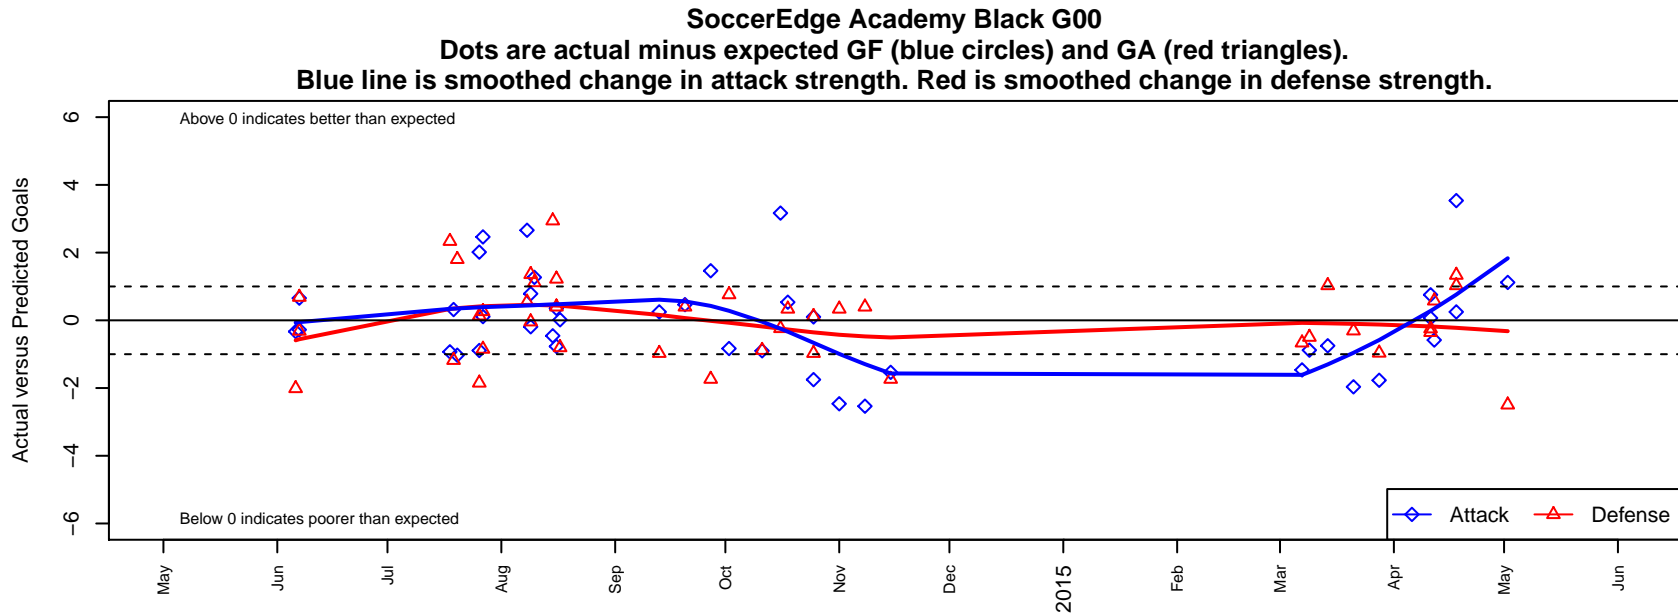

## SoccerEdge Academy Black G00

Soccer Edge Academy  
 Spokane, WA  
 G00 total strength=1173  
 attack=5.09 defense=2.6  
 fall league = PSPL Classic 1 U14  
 spr league = Spr PSPL Classic 1 U14

alt names used:  
 SOCCEREDGE ACADEMY FC SEA G00 BLAC  
 SoccerEdge Academy G2000 Black  
 SOCCEREDGE ACADEMY FC SEA G00 BLAC  
 SoccerEdge Academy FC G00 Black  
 SEAFc 00 Black  
 SOCCEREDGE ACADEMY FC SEA G00 BLAC  
 SoccerEdge Academy FC G00 Black  
 SOCCEREDGE ACADEMY FC SEA G00 BLAC

**attack and defense variance (black dot)  
relative to other teams  
and top 10 in region**

**attack and defense rating  
relative to others at age  
and all opponents in last 13 months**

**Performance relative to 13 month average**