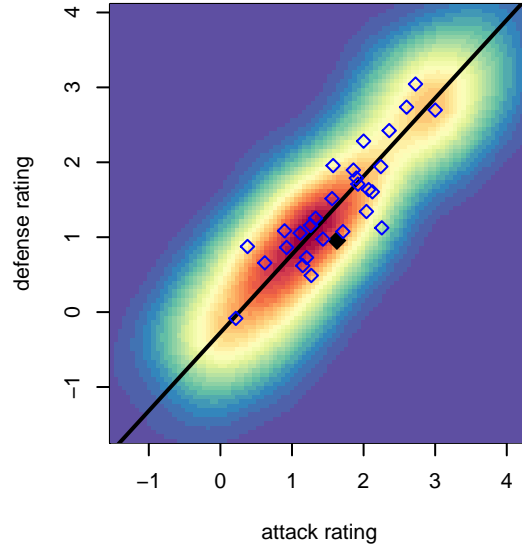

## SoccerEdge Academy Black G00

Soccer Edge Academy  
 Spokane, WA  
 G00 total strength=1173  
 attack=5.09 defense=2.6  
 fall league = PSPL Classic 1 U14  
 spr league = Spr PSPL Classic 1 U14

alt names used:  
 SOCCEREDGE ACADEMY FC SEA G00 BLAC  
 SoccerEdge Academy G2000 Black  
 SOCCEREDGE ACADEMY FC SEA G00 BLAC  
 SoccerEdge Academy FC G00 Black  
 SEAFc 00 Black  
 SOCCEREDGE ACADEMY FC SEA G00 BLAC  
 SoccerEdge Academy FC G00 Black  
 SOCCEREDGE ACADEMY FC SEA G00 BLAC

**attack and defense variance (black dot)  
relative to other teams  
and top 10 in region**

**attack and defense rating  
relative to others at age  
and all opponents in last 13 months**

**Performance relative to 13 month average**