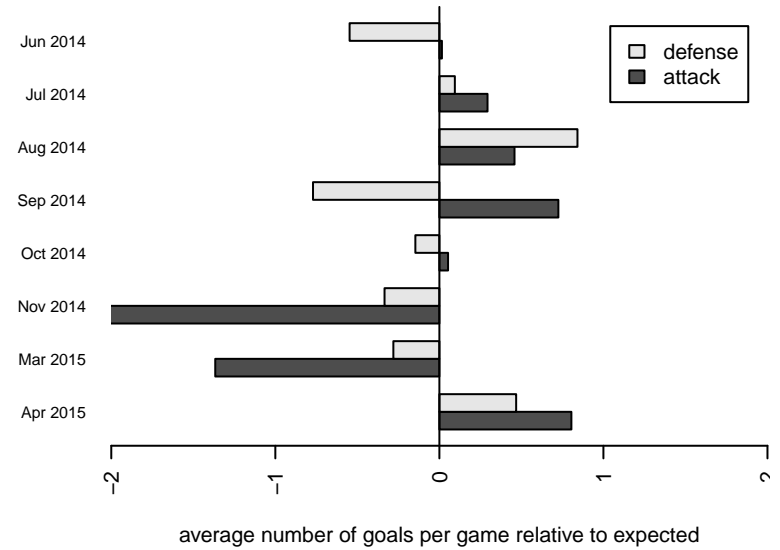

Performance relative to 13 month average